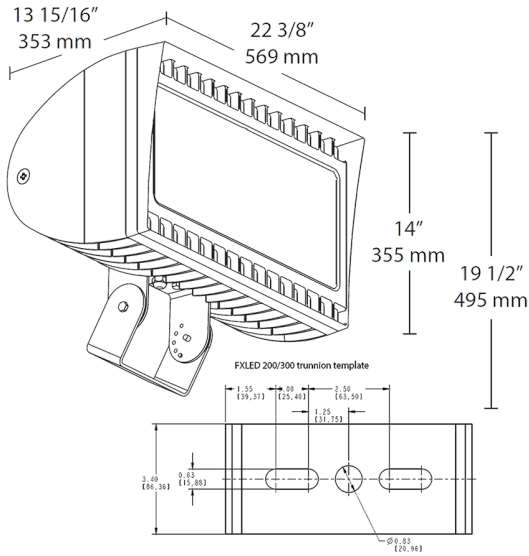

Technical Specifications (continued)

Other

FTC Country of Origin:

This product was assembled in the USA by RAB using imported components.

Buy American Act Compliance:

This product complies with the Buy American Act.

Dimensions

Features

- 300W replaces 1000 MH floodlights
- 100,000-hour LED lifespan
- 5-year No Compromise Warranty

Ordering Matrix

Family	Wattage	Mounting	Color Temp	NEMA Type	Finish	Driver Options	Options
FXLED	300	T	N				
	200 = 200W 300 = 300W	SF = Slipfitter T = Trunnion	Blank = 5000K (Cool) N = 4000K (Neutral) Y = 3000K (Warm)	Blank = 7H x 6V B64 = 6H x 4V B55 = 5H x 5V B33 = 3H x 3V B46 = 4H x 6V	Blank = Bronze W = White	Blank = 120V /480 = 480V /BL = Bi-Level (Slipfitters only) /D10 = 0-10V Dimming	Blank = No option /PCS = 120V Swivel /PCS2 = 277V Swivel /PCT = 120-277V Twistlock /PCT4 = 480V Twistlock /PCS4 = 480V Swivel /LC = Lightcloud® Controller